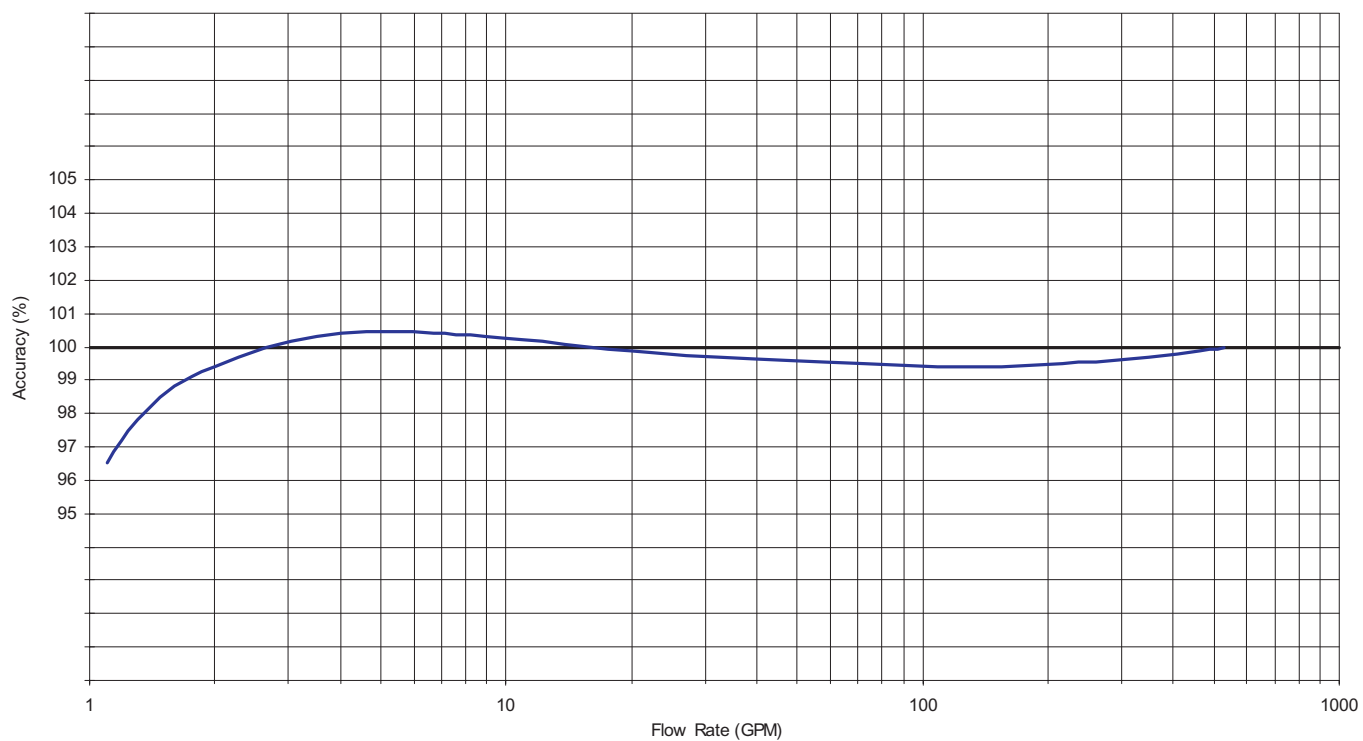

S2000 Single Jet Meter Accuracy Curve 4"

Elster AMCO Water, Inc.
PO Box 1852
Ocala, FL 34478-1852
United States

T +1 800 874 0890
F +1 352 368 1950

watermeters@us.elster.com
www.elster.com

© 2007 by Elster. All rights reserved.